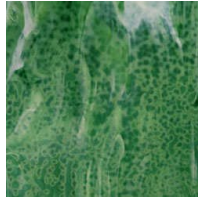

Oceanside Alpine
Blue Opal Glass
 96 COE
 SKU # OF9623872
 Regular Price: \$19.54
 August Price: \$13.68

We also have 'rainbow sherbert'!

Can't decide? You're in
luck. Our "rainbow

sherbert" express pack, "I'll Have Sherbert," has one 8- by 8-inch piece of each color!

Express Glass Pack Sherbert

SKU#: EPF4

Regular Price: \$41.85

August Price: \$29.30

Art Glass Flavors

We also have some delicious [art glass](#) flavors on sale this month!

Youghioghney Mint Green and White Opal Mottled High Strike Glass
SKU# Y4001HS