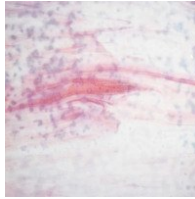

Youghioghney White Opal and Bubblegum Pink Tiffany Reproduction Glass
SKU# Y1007RG

Regular Price: $29.22
August Price: $20.45